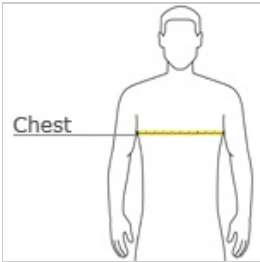

front

back

**HOW TO MEASURE**

**CHEST**  
With arms down at sides, measure around the upper body, under arms and over the fullest part of the chest.

**SIZE CHART**

	LT	XLT	2XLT	3XLT	4XLT
Chest	41-43	44-46	47-49	50-53	54-57