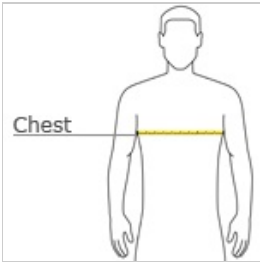

**Sport-Tek® Youth PosiCharge® Classic Mesh Reversible Tank. YST500**

A moisture-wicking tank with open-hole mesh for a classic look and PosiCharge technology for improved color-fastness.

- 3.6-ounce, 100% polyester mesh with PosiCharge technology
- White mesh reverse
- Double-layer construction with open, individually hemmed layers for easy decoration

**HOW TO MEASURE**

**CHEST**  
With arms down at sides, measure around the upper body, under arms and over the fullest part of the chest.

**SIZE CHART**

	XS	S	M	L	XL
Size	4	6/8	10/12	14/16	18/20
Chest	25-26	26-28	28-30	30-32	32-35